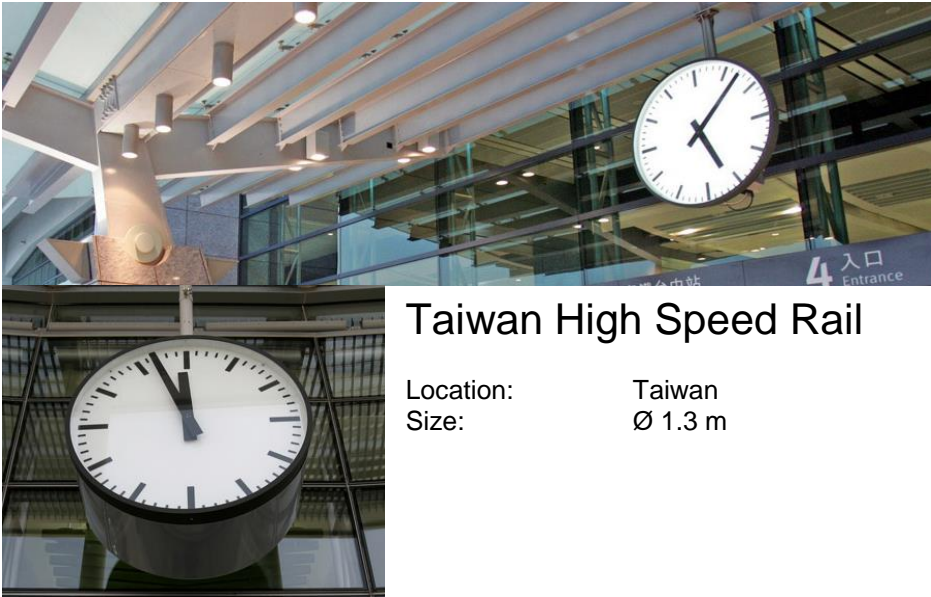

Havana's Cuatro Caminos Market

Location: Havana, Cuba
Size: Ø 1.5 m

Central station Bern

Location: Bern, Switzerland
Size: Ø 2.3 m

Taiwan High Speed Rail

Location: Taiwan
Size: Ø 1.3 m

MTR Admiralty Integrated Station

Location: Hong Kong
Size: Ø 4.5 m

Baltika

Location: St. Petersburg, Russia
Size: 2.2 x 2.2 m

Port Denarau

Location: Nadi, Fiji Islands
Size: Ø 2.2 m

Palladium

Location: Prague, Czech Republic
Size: Ø 4.0 m

Rolex

Location: Beijing, Republic of China
Size: Ø 2.2 m

McCain

Location: South Africa
Size: Ø 4.0 m

Moser-Baer AG

Location: Sumiswald
Size: Ø 1.8 m
Size: Ø 2 m

MOBATIME AG

Location: Zurich
Size: Ø 1.3 m

MOBATIME AG India Nagpur Metro Rail Corporation Limited