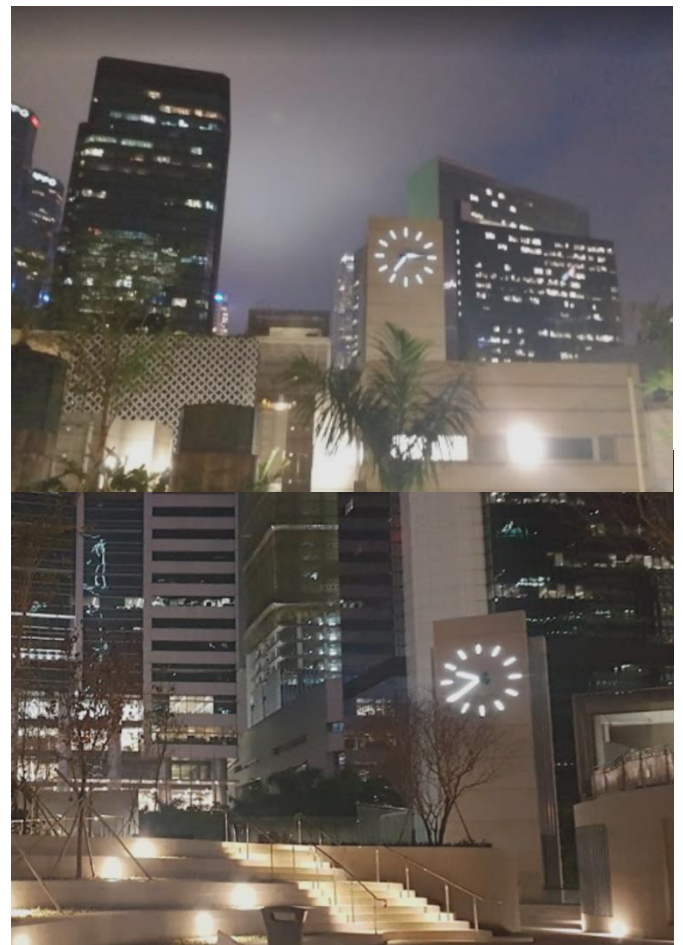

KCRC Kowloon-Canton Railway

Location: KCRC House, Hong Kong
Size: Ø 4.0 m

Location: Tai Po, Hong Kong
Size: Ø 2.2 m

Nelson Mandela Square

Location: St. Johannesburg,
South Africa
Size: Ø 5.8 m
Year : 2020

Havana's Cuatro Caminos Market

Location: Havana, Cuba
Size: Ø 1.5 m

Central station Bern

Location: Bern, Switzerland
Size: Ø 2.3 m

Taiwan High Speed Rail

Location: Taiwan
Size: Ø 1.3 m

MTR Admiralty Integrated Station

Location: Hong Kong
Size: Ø 4.5 m

Baltika

Location: St. Petersburg, Russia
Size: 2.2 x 2.2 m

Port Denarau

Location: Nadi, Fiji Islands
Size: Ø 2.2 m

Palladium

Location: Prague, Czech Republic
Size: Ø 4.0 m

Rolex