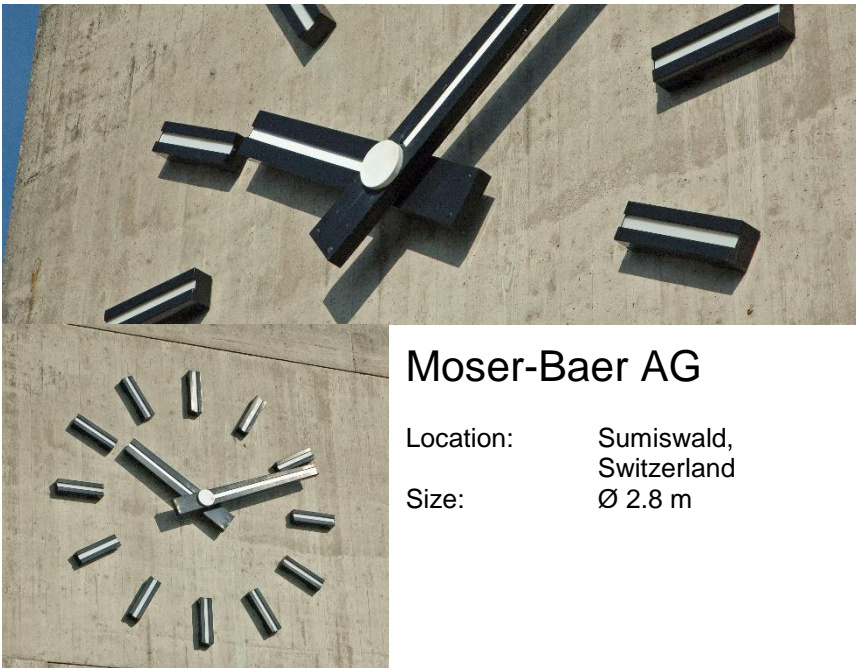

REFERENCES

FACADE CLOCKS

Moser-Baer AG

Location: Sumiswald,
Switzerland
Size: Ø 2.8 m

Central station Aarau

Location: Aarau, Switzerland
Size: Ø 9.0 m

MUBA Mustermesse Basel

Location: Basel, Switzerland
Size: Ø 7.0 m

KCRC Kowloon-Canton Railway

Location: KCRC House, Hong Kong
Size: Ø 4.0 m

Location: Tai Po, Hong Kong
Size: Ø 2.2 m

Nelson Mandela Square

Location: St. Johannesburg,
South Africa
Size: Ø 5.8 m
Year : 2020